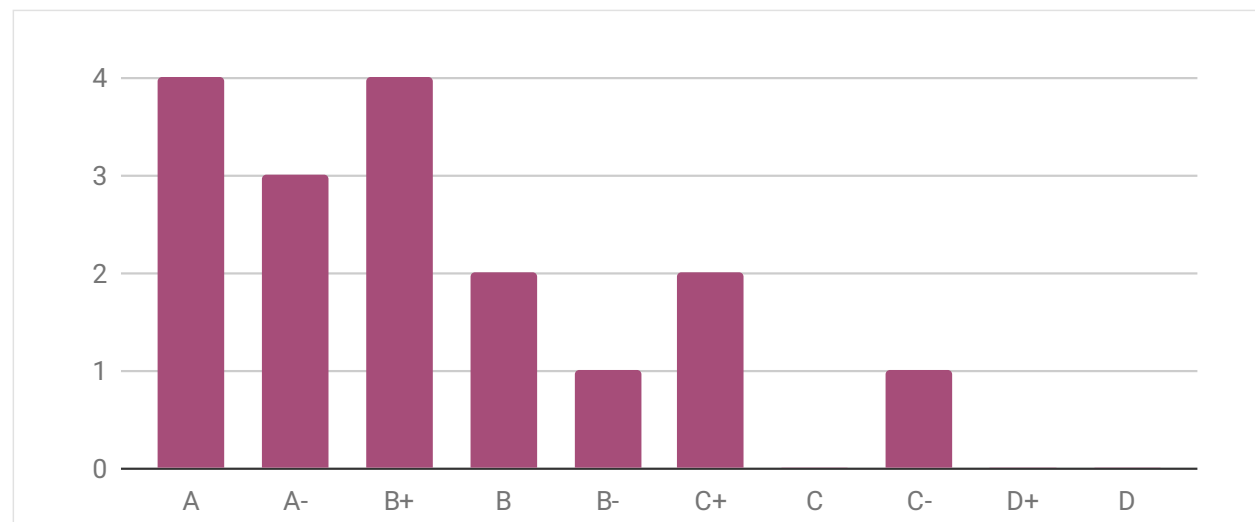

KENYA CERTIFICATE OF BASIC EDUCATION TERM I DATA REPRESENTATION LOG

GRADING SYSTEM

% Range	Grade
80 - 100	A 4
75 - 79	A- 3
70 - 74	B+ 4
65 - 69	B 2
60 - 64	B- 1
55 - 59	C+ 2
50 - 54	C 0
45 - 49	C- 1
40 - 44	D+ 0
0 - 39	D 0

GRADE 6

TERM I RESULTS FOR THE YEAR 2022

<u>ASSESSMENT RUBRICS</u>			
74	-	100	4
50	-	73	3
31	-	49	2
0	-	30	1

PRE - CANDIDATES